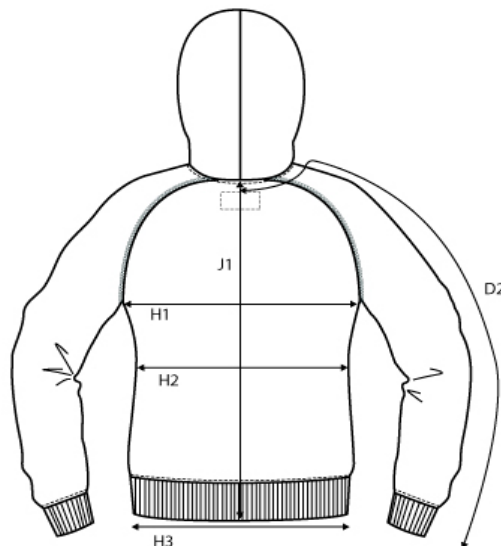

SIZE AND FIT: BROWNSVILLE

**BROWNSVILLE Mens**

Base size: M / Measurement (in cm)	Diagram	S	<b>M</b>	L	XL	XXL	3XL	4XL
SLEEVELENGTH from CB	D2	87	<b>89,5</b>	92	94,5	97	99,5	102
CHEST WIDTH at armhole	H1	51	<b>54</b>	57	60	63	66	69
WAIST	H2	50	<b>53</b>	56	59	62	65	68
BOTTOM WIDTH - RIB BOTTOM EDGE	H4	44	<b>47</b>	50	53	56	59	62
FULL LENGHT at centre back	J1	65	<b>67</b>	69	71	73	75	77

**BROWNSVILLE Ladies**

Base size: M / Measurement (in cm)	Diagram	XS	S	<b>M</b>	L	XL	XXL	3XL
SLEEVELENGTH from CB	D2	77,5	79,25	<b>81</b>	82,75	84,5	86,25	88
CHEST WIDTH at armhole	H1	43	46	<b>49</b>	52	55	58	62
WAIST	H2	40	43	<b>46</b>	49	52	56	60
BOTTOM WIDTH - RIB BOTTOM EDGE	H4	37	40	<b>43</b>	46	49	52	56
FULL LENGHT at centre back	J1	57	59	<b>61</b>	63	65	67	69