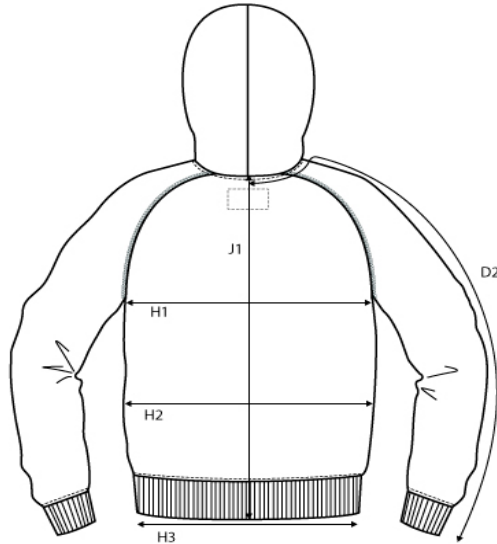

SIZE AND FIT: BROWNSVILLE

**BROWNSVILLE Mens**

Base size: M / Measurement (in cm)	Diagram	S	<b>M</b>	L	XL	XXL	3XL	4XL
SLEEVELENGTH from CB	D2	87	<b>89,5</b>	92	94,5	97	99,5	102
CHEST WIDTH at armhole	H1	51	<b>54</b>	57	60	63	66	69
WAIST	H2	50	<b>53</b>	56	59	62	65	68
BOTTOM WIDTH - RIB BOTTOM EDGE	H4	44	<b>47</b>	50	53	56	59	62
FULL LENGHT at centre back	J1	65	<b>67</b>	69	71	73	75	77

**BROWNSVILLE Ladies**

Base size: M / Measurement (in cm)	Diagram	XS	S	<b>M</b>	L	XL	XXL	3XL
SLEEVELENGTH from CB	D2	77,5	79,25	<b>81</b>	82,75	84,5	86,25	88
CHEST WIDTH at armhole	H1	43	46	<b>49</b>	52	55	58	62
WAIST	H2	40	43	<b>46</b>	49	52	56	60
BOTTOM WIDTH - RIB BOTTOM EDGE	H4	37	40	<b>43</b>	46	49	52	56
FULL LENGHT at centre back	J1	57	59	<b>61</b>	63	65	67	69