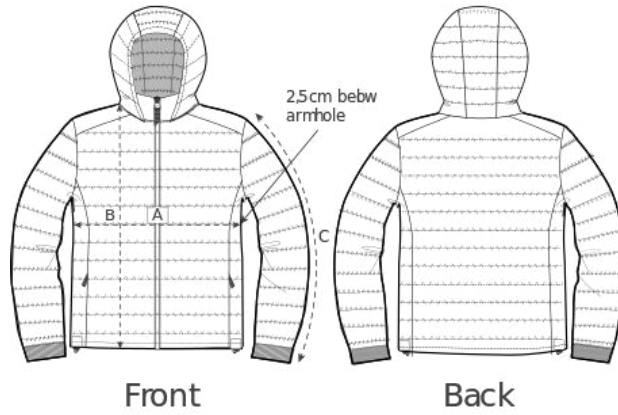

Whites

Colors

Size Guide

Measurement in cm	S	M	L	XL	XXL	3XL	4XL	5XL
A - Half Chest	55.5	58	61.5	65	69	73	77	82
B - Body Length	68	70	73	75	77	79	81	83
C - Sleeve Length	67.5	69	70.5	72	73.5	73.5	73.5	73.5

Packing

Sizes	S	M	L	XL	XXL	3XL	4XL	5XL
Pieces / bag	5	5	5	5	5	5	5	5
Pieces / box	10	10	10	10	10	5	5	5